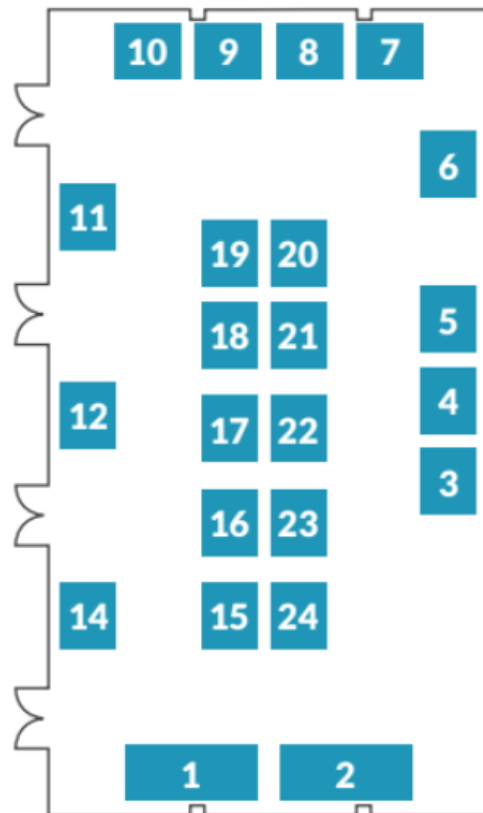

ROADMAP TO SUCCESS

IT STARTS WITH US

TRADESHOW EXHIBITOR MAP

- | | |
|----------------------------------|---|
| 1. WBE Canada | 20. Raised80s |
| 2. Ontario Power Generation | 21. ITN Logistics |
| 3. Reflective Media Inc. | 22. BMO |
| 4. Accenture | 23. International Name Plate Supplies LTD |
| 5. EI Experience | 24. Swoon Staffing |
| 6. Procurement Assistance Canada | 25. ISED - Explore IP |
| 7. WhistleBlower Security Inc. | 26. Britton Management Profiles Inc. |
| 8. Wonderkind Inc. | 27. Pluck Tea |
| 9. SommEvents | 28. AtmanCo |
| 10. Origen Air | 29. Rivet Construction LTD |
| 11. RBC | 30. Sign Language Interpreting Associates Ottawa Inc. |
| 12. DELAN | 31. PowerUp Leadership |
| 14. Tagg Design Inc. | 32. Trade Commissioner Service |
| 15. Andy Transport Inc. | 33. BDC |
| 16. HEALI MEDICAL Co. | 34. Hammond International Inc. |
| 17. Robinson Global Management | 35. New Initiatives Marketing Inc. |
| 18. CHEP | 36. BG Communications International Inc |
| 19. Gowan Consulting | |

BERTON 3 & 4

PINSENT